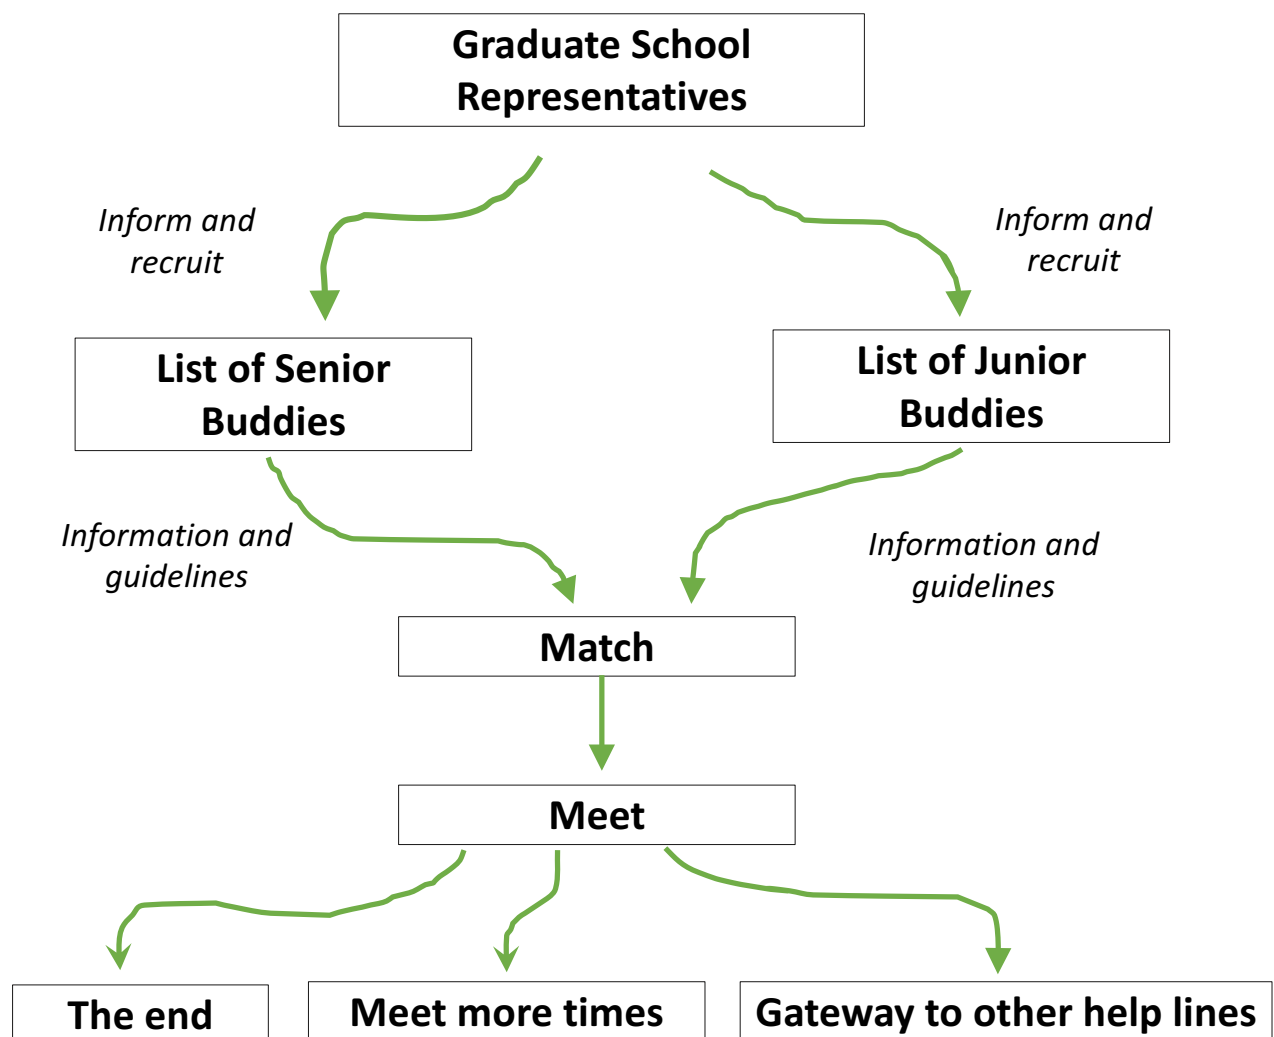

# The buddy program!

**What do we do?:** Match newly arrived PhD students or interns (Junior Buddies) to more experienced PhD students (Senior Buddies) outside their own group

**Goal:** Help new PhD students and interns to settle in faster

**Why?:** Keep new PhDs and interns from reinventing the wheel and improve contact within the department

**How to join?:** Send email to Graduate School Representatives Nico Neureiter ([nico.neureiter@geo.uzh.ch](mailto:nico.neureiter@geo.uzh.ch)), Hanneke van 't Veen ([hanneke.vantveen@geo.uzh.ch](mailto:hanneke.vantveen@geo.uzh.ch)) or Carrie Thomas ([carrie.thomas@geo.uzh.ch](mailto:carrie.thomas@geo.uzh.ch))